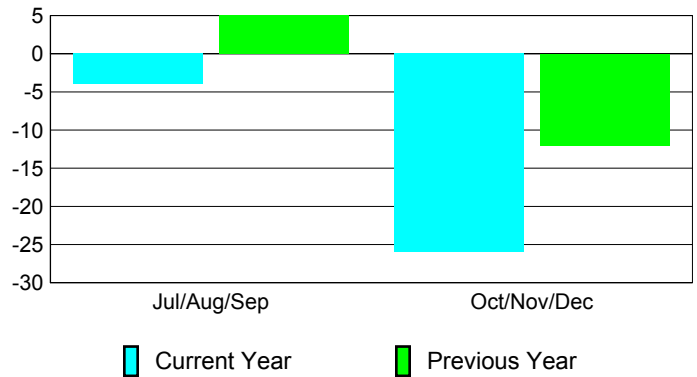

Comparison of Membership Gain/Loss

Current Year Compared to the Previous Year